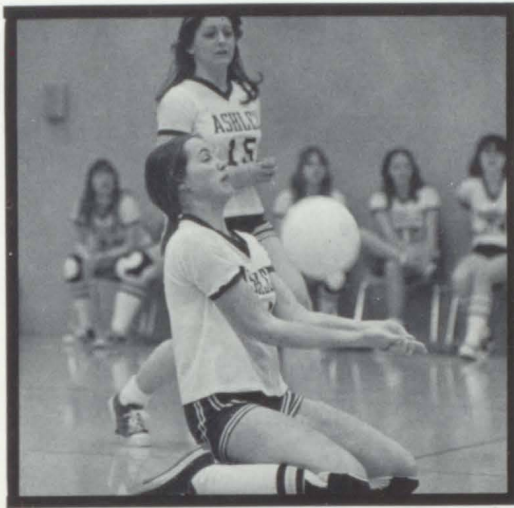

VARSITY VOLLEYBALL

Front Row: Pam Ringle, Jodi Howard, Cindy Boog, Bonnie Kral, Tammy Slavik Sue Vanek, & Sandy Tupica
 Back Row: Cathy Plesko, Chris Schreiner, Darlene Terrell, Tami Shaw, Kate Denn, Chris Evans, & Julie Gall
 Coach: Mrs. Belligan

Leading Point Scorers:
 Darlene Terrell (39)
 Sandy Densmore (30)
 Cindy Boog (28)
 Jodi Howard (25)
 Sandy Tupica (24)
 Tami Shaw (23)
 Total Matches Won . . . 3
 Total Matches Lost . . . 11
 Total Points - 268
 Opponents Total Points
 401.