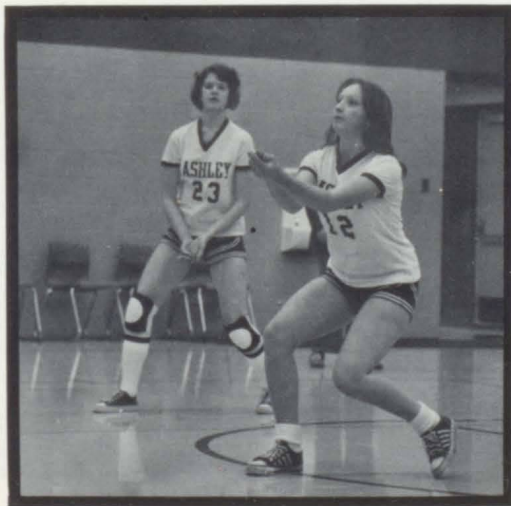

VARSITY VOLLEYBALL

Front Row: Pam Ringle, Jodi Howard, Cindy Boog, Bonnie Kral, Tammy Slavik Sue Vanek, & Sandy Tupica
 Back Row: Cathy Plesko, Chris Schreiner, Darlene Terrell, Tami Shaw, Kate Denn, Chris Evans, & Julie Gall
 Coach: Mrs. Belligan

Leading Point Scorers:
 Darlene Terrell (39)
 Sandy Densmore (30)
 Cindy Boog (28)
 Jodi Howard (25)
 Sandy Tupica (24)
 Tami Shaw (23)
 Total Matches Won . . . 3
 Total Matches Lost . . . 11
 Total Points - 268
 Opponents Total Points
 401.